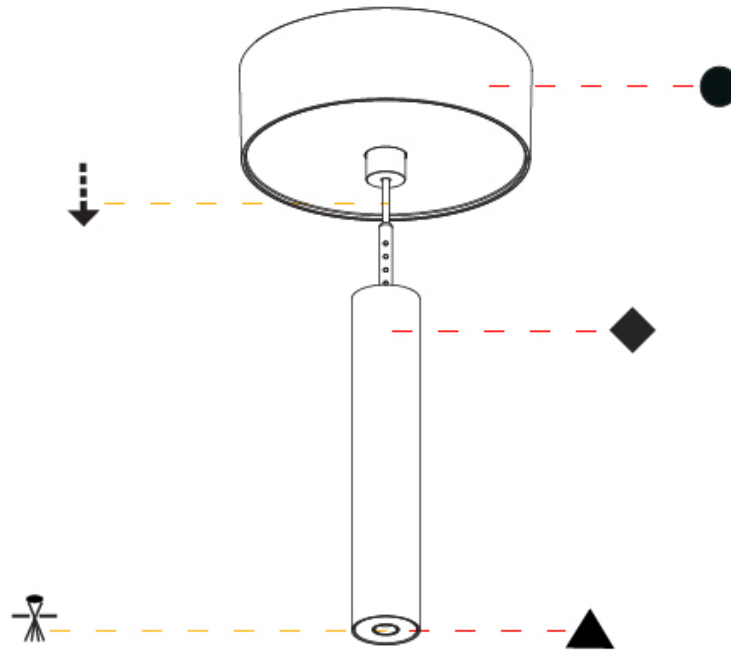

Shape: Cylinder
 Diameter (mm): 28
 Diameter (in): 1 1/8
 Height (mm): 150
 Height (in): 5 7/8
 Max. Overall Height (mm): 2150
 Max. Overall Height (in): 84 3/8
 Light Distribution: Downlight
 Weight (kg): 0.422
 Weight (lbs): 0.93
 Fixture Finish: [SSR / BKV / CWI / CRY / HAB / UFT / ITA / RUA / FTG / MYG / LOD / PUS / FRO / FUP / KIA / POP / BLS / SPG / MEY / GOH / GUM / CHC / COM / ABZ / JAG / OBR / MOS / ROR](#)
 Fixture Material: Aluminum
 Cable Details: [2000mm or 4000mm Black Cable](#)

OPTICAL

Optic°: [24 / 32 / 34 / 55 / 58](#)

RATINGS AND CERTIFICATIONS

Certified By: Certified for North American Standards
 IP rating: IP20

HANGOVER PLUG MONOPOINT SURFACE CANOPY SUSPENSION

A30824-

PROJECT
TYPE
SPECIFIER
QUANTITY
DATE

Shape: Cylinder
 Diameter (mm): 28
 Diameter (in): 1 1/8
 Height (mm): 300
 Height (in): 11 13/16
 Max. Overall Height (mm): 2300
 Max. Overall Height (in): 90 3/16
 Light Distribution: Downlight
 Weight (kg): 0.75
 Weight (lbs): 1.65
 Fixture Finish: SSR / BKV / CWI / CRY / HAB / UFT / ITA / RUA / FTG / MYG / LOD / PUS / FRO / FUP / KIA / POP / BLS / SPG / MEY / GOH / GUM / CHC / COM / ABZ / JAG / OBR / MOS / ROR
 Fixture Material: Aluminum
 Cable Details: 2000mm or 4000mm Black Cable

Shape: Cylinder
 Diameter (mm): 28
 Diameter (in): 1 1/8
 Height (mm): 450
 Height (in): 17 11/16
 Max. Overall Height (mm): 2450
 Max. Overall Height (in): 96 7/16
 Light Distribution: Downlight
 Weight (kg): 0.504
 Weight (lbs): 1.11
 Fixture Finish: [SSR / BKV / CWI / CRY / HAB / UFT / ITA / RUA / FTG / MYG / LOD / PUS / FRO / FUP / KIA / POP / BLS / SPG / MEY / GOH / GUM / CHC / COM / ABZ / JAG / OBR / MOS / ROR](#)
 Fixture Material: Aluminum
 Cable Details: [2000mm or 4000mm Black Cable](#)